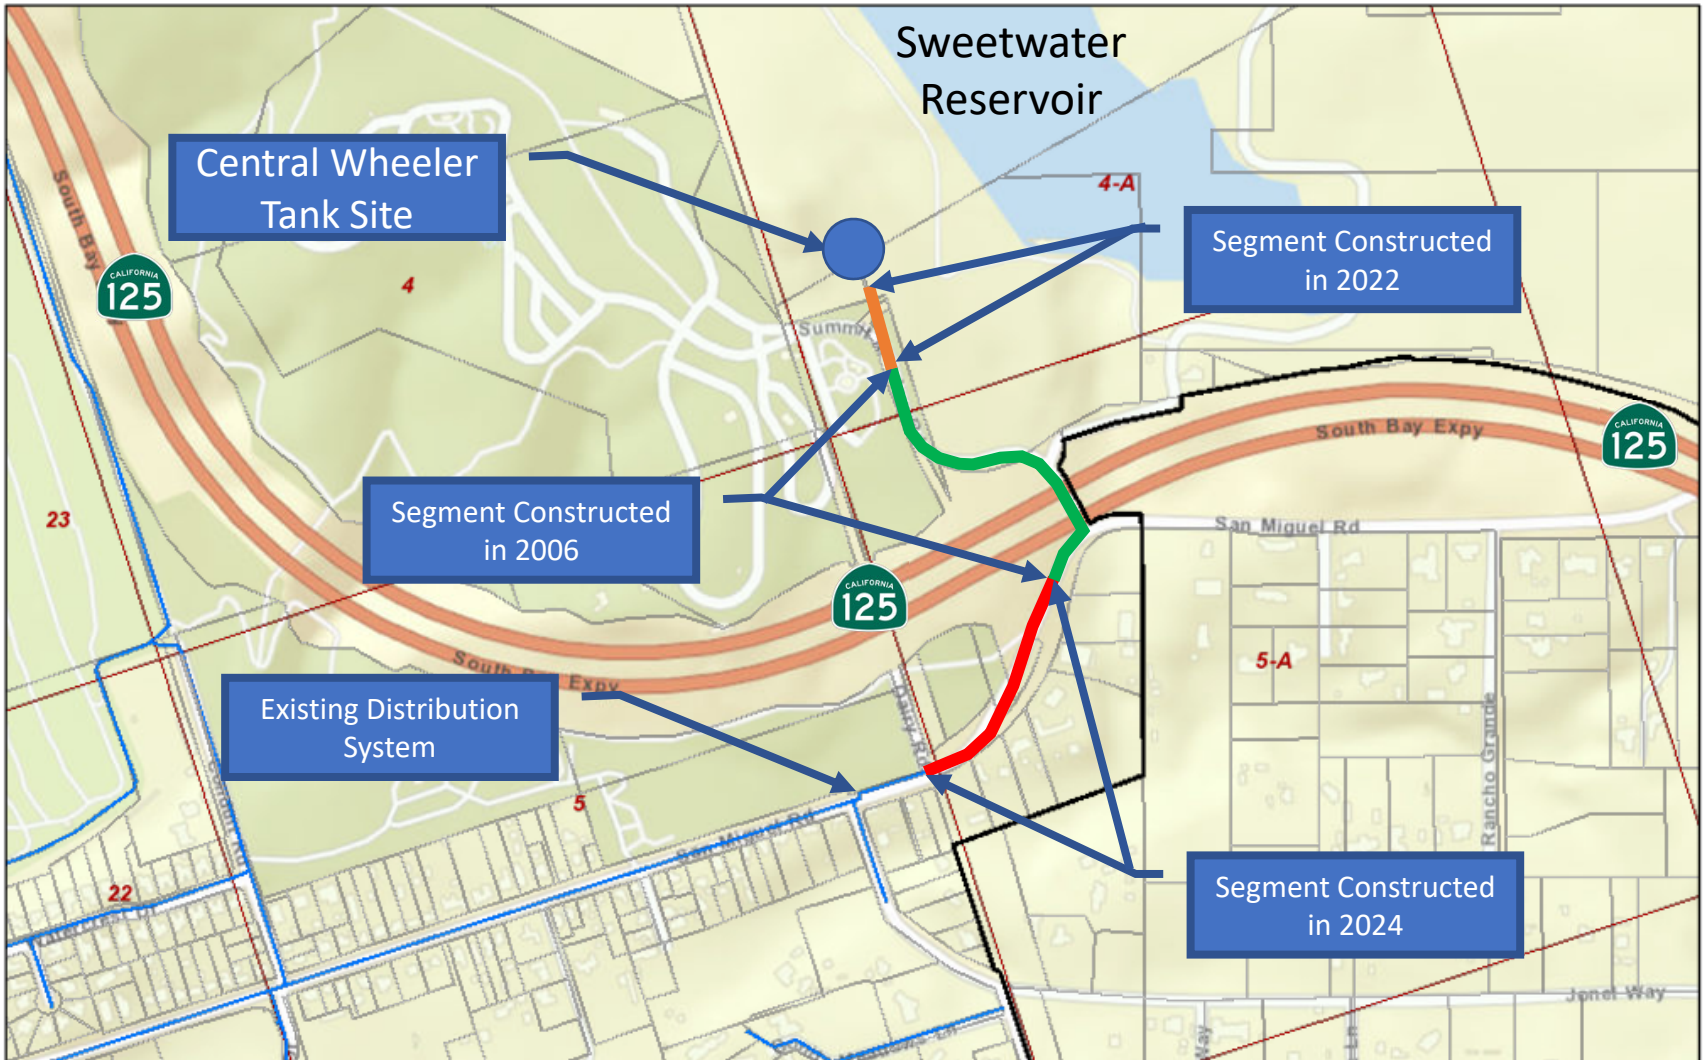

Location Map: Central Wheeler Tank and System Improvements

Sources: Esri, HERE, Garmin, USGS, Intermap, INCREMENT P, NRCan, Esri Japan, METI, Esri China (Hong Kong), Esri Korea, Esri (Thailand),

Web AppBuilder for ArcGIS

This map was developed by Sweetwater Authority for internal illustration only. It is not designed to provide technical detail, and should not be used for any other purpose without the express written permission of Sweetwater Authority.